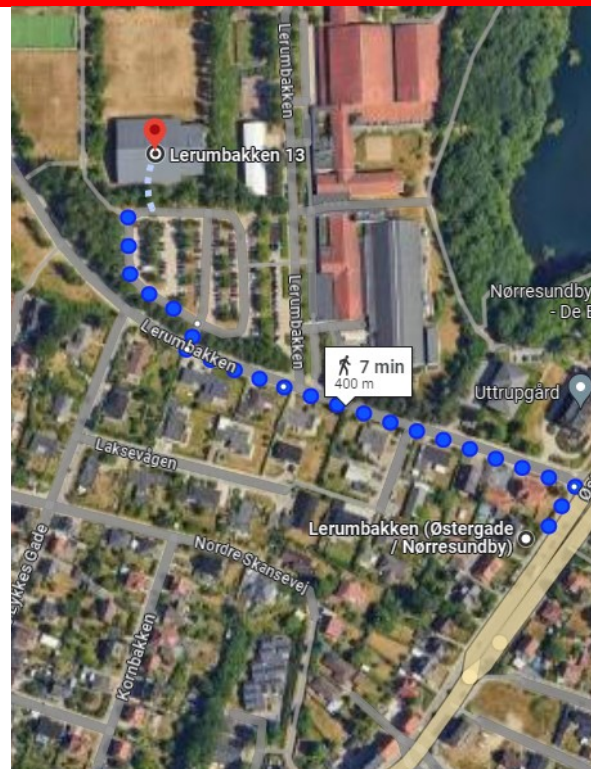

SQUASH

Date: Wednesday, September 11

Location: Nørresundby Squash & Tennis Center

Address: Lerumbakken 13
9400 Nørresundby

Program

Program, rules, etc. will be published on the website:

[Squash \(wfg2024.dk\)](http://Squash(wfg2024.dk))

Transport to venue - bus departs from

Location: Aalborg St. (Kennedy Arkaden)

Address: J. F. Kennedys Plads
9000 Aalborg

Details

Departure from

Område B

Bus number

1

Direction towards

Vodskov/Grindsted/Langholt

Bus stop

Lerumbakken / (Østergade/Nørresundby)

Walking distance from bus stop

400 meters

Rejseplanen or Google Maps

Use the app "Rejseplanen" or Google Maps to plan your transport. The app "Rejseplanen" is available for both IOS and Android.