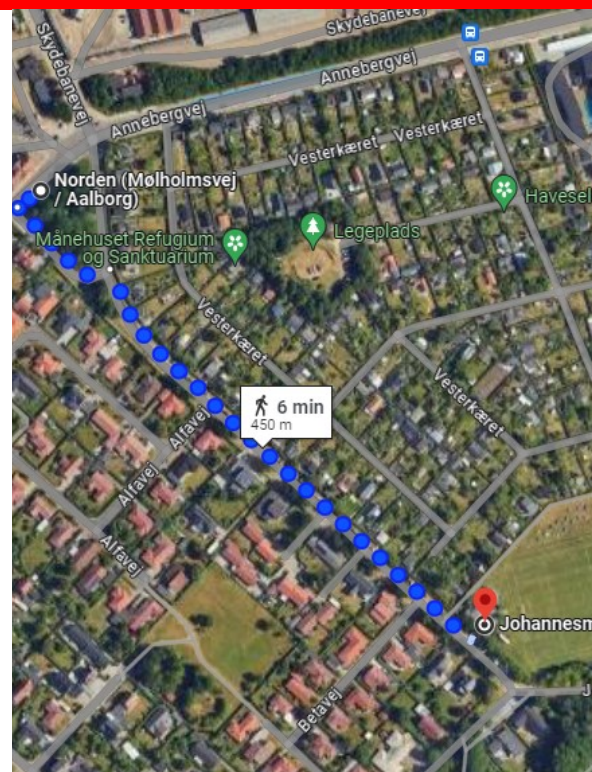

RUGBY SEVENS

Date: Monday, September 9

Location: Aalborg Rugbyklub Lynet

Address: Johannesmindevej 41
9000 Aalborg

Program

Program, rules, etc. will be published on the website:

[Rugby Sevens \(wfg2024.dk\)](http://Rugby Sevens (wfg2024.dk))

Transport to venue - bus departs from

Location: Aalborg St. (Kennedy Arkaden)

Address: J. F. Kennedys Plads
9000 Aalborg

Details

Departure from

Område A

Bus number

15

Direction towards

Hasseris

Bus stop

Norden / (Mølholmsvej / Aalborg)

Walking distance from bus stop

450 meters

Rejseplanen or Google Maps

Use the app "Rejseplanen" or Google Maps to plan your transport. The app "Rejseplanen" is available for both IOS and Android.