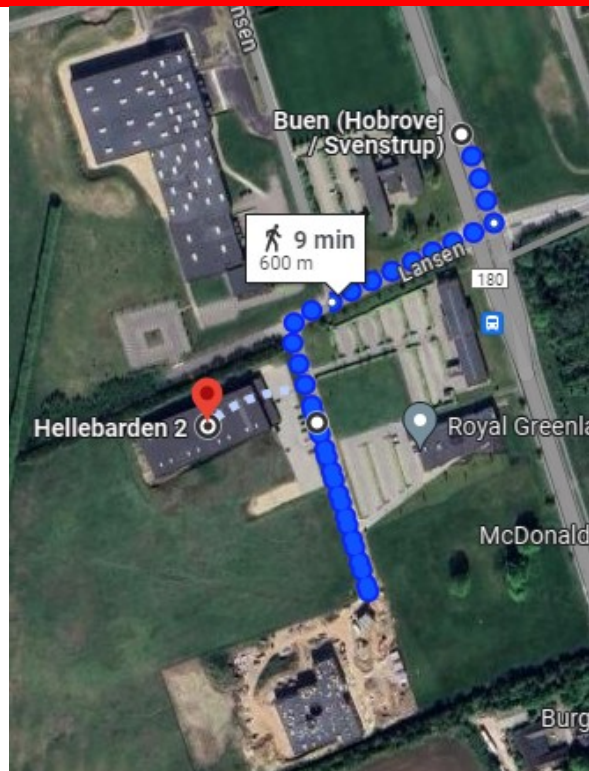

Rejseplanen or Google Maps

Use the app "Rejseplanen" or Google Maps to plan your transport. The app "Rejseplanen" is available for both IOS and Android.

Games Village - Slotspladsen 4, 9000 Aalborg: Opening hours

WFG Secretariat and accreditation
7 - 14 September from 08:00 - 18:00

Games Village
7 - 10 September: 13:00 - 21:00
11 - 14 September: 11:00 - 21:00